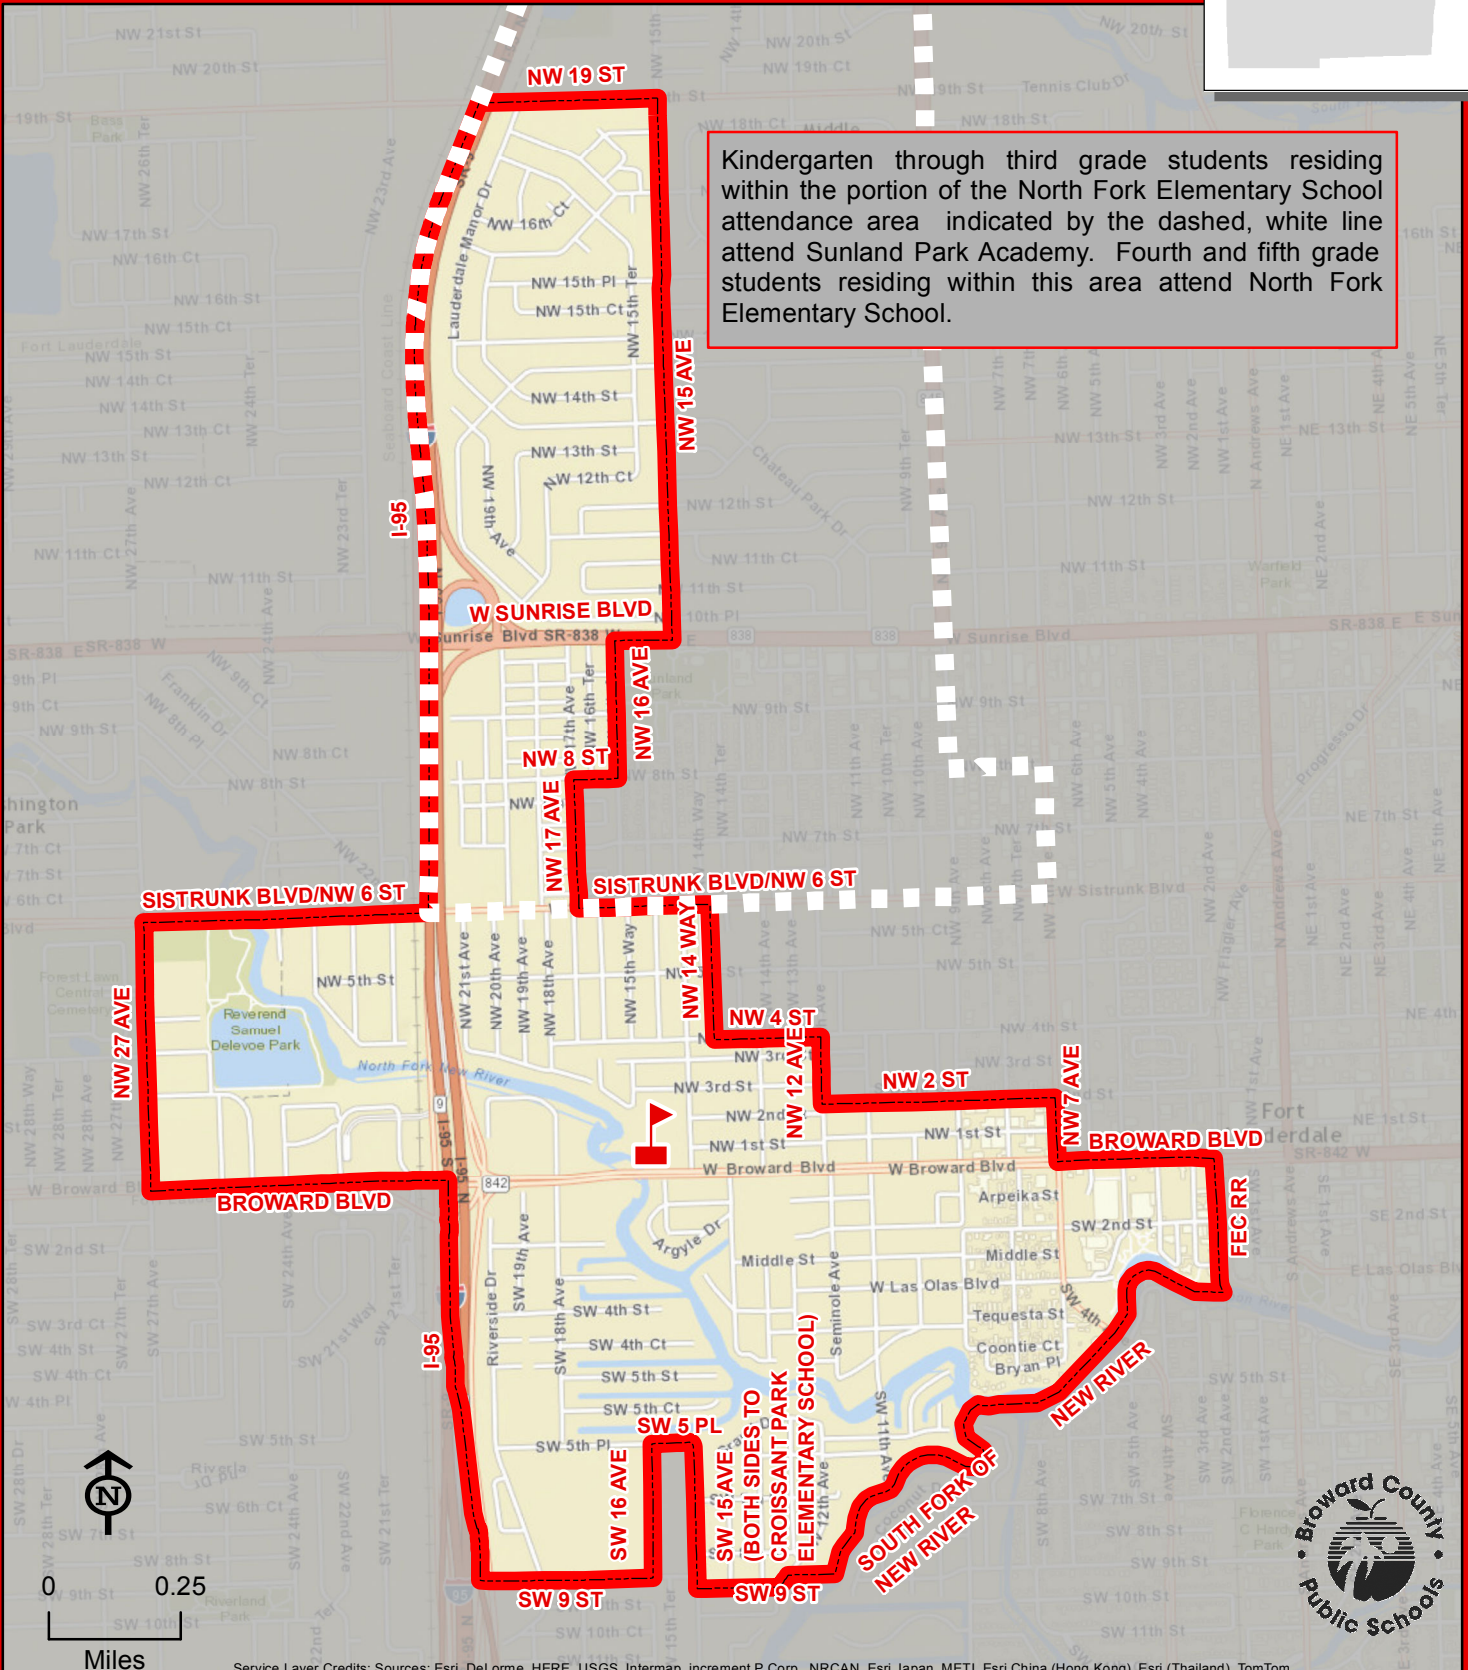

NORTH FORK ELEMENTARY SCHOOL

101 NW 15 AVENUE
FORT LAUDERDALE, FLORIDA 33311
754-322-7350

Kindergarten through third grade students residing within the portion of the North Fork Elementary School attendance area indicated by the dashed, white line attend Sunland Park Academy. Fourth and fifth grade students residing within this area attend North Fork Elementary School.

NORTH FORK

Service Layer Credits: Sources: Esri, DeLorme, HERE, USGS, Intermap, increment P Corp., NRCAN, Esri Japan, METI, Esri China (Hong Kong), Esri (Thailand), TomTom

THIS MAP IS FOR CONCEPTUAL PURPOSES ONLY AND SHOULD NOT BE USED FOR LEGAL BOUNDARY DETERMINATIONS